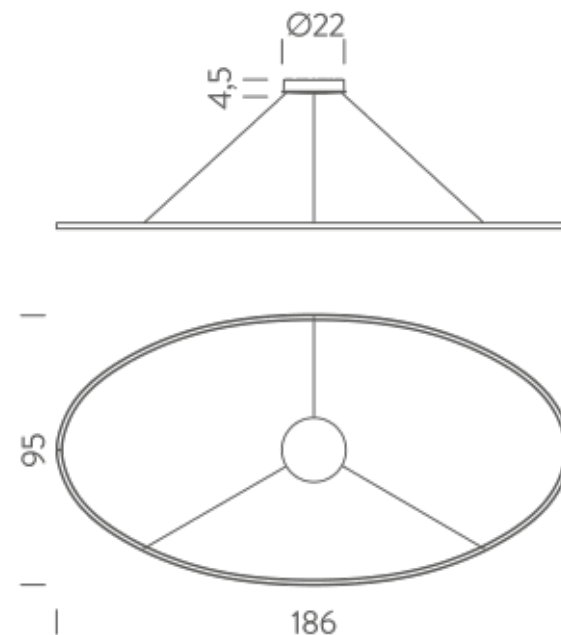

LAMPING

Source	linear LED
Total power	85W
Emission	diffused orientable
Switching	dimmable 1-10V
Tension	110/240V
Color temperature	2700K
Luminous flux	4425lm
Typ CRI	85
Energy class	A+
Materials	Aluminium
Notes	adjustable cable length from 2,5 to 0,4 m, DALI version on request

Codes

ELP LW2 58
ELP LN2 58
ELP LO2 58

Structure/Diffuser

white/white
black/white
gold painted/white

PACKAGE

Package 01 Dimension: 14x101x201 cm / Gross weight: 7,5 kg

Certificazioni

UPLIGHT 3000K

LAMPING

Source	linear LED
Total power	85W
Emission	diffused orientable
Switching	dimnable 1-10V
Tension	110/240V
Color temperature	3000K
Luminous flux	4425lm
Typ CRI	85
Energy class	A+
Materials	Aluminium
Notes	adjustable cable length from 2,5 to 0,4 m, DALI version on request

Codes

ELP LWW 58
ELP LNW 58
ELP LOW 58

Structure/Diffuser

white/white
black/white
gold painted/white

PACKAGE

Package 01 Dimension: 14x101x201 cm / Gross weight: 7,5 kg

Certificazioni