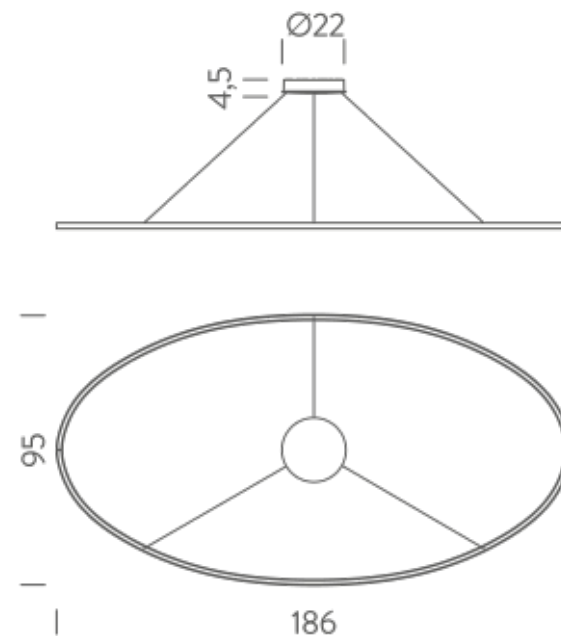

DOWNLIGHT 2700K

LAMPING

Source	linear LED
Total power	85W
Emission	diffused orientable
Switching	dimmable 1-10V
Tension	110/240V
Color temperature	2700K
Luminous flux	4425lm
Typ CRI	85
Energy class	A+
Materials	Aluminium
Notes	adjustable cable length from 2,5 to 0,4 m, DALI version on request

Codes

ELP LW2 59
ELP LN2 59
ELP LO2 59

Structure/Diffuser

white/white
black/white
gold painted/white

PACKAGE

Package 01 Dimension: 14x101x201 cm / Gross weight: 7,5 kg

Certificazioni

DOWNLIGHT 3000K

Codes

ELP LWW 59
ELP LNW 59
ELP LOW 59

Structure/Diffuser

white/white
black/white
gold painted/white

PACKAGE

Package 01 Dimension: 14x101x201 cm / Gross weight: 7,5 kg

Certificazioni

UPLIGHT 2700K

Codes

ELP LWW 58
ELP LNW 58
ELP LOW 58

Structure/Diffuser

white/white
black/white
gold painted/white

PACKAGE

Package 01 Dimension: 14x101x201 cm / Gross weight: 7,5 kg

Certificazioni