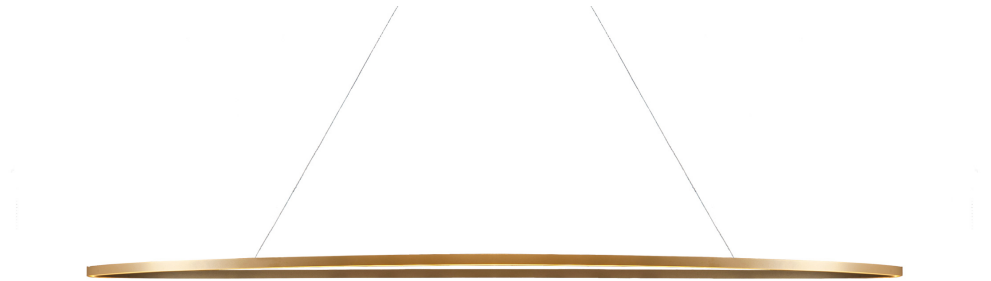

ELLISSE PENDANT MEGA

Federico Palazzari

Collection of LED pendants, floor/wall lamps available in different versions: major, minor, double, triple and mega provides a direct or indirect diffused light.

In extruded aluminum in different versions: matt lacquered in the finishes, white, black and gold painted.

Equipped with an opal diffuser.

The lamps are made using a proprietary extrusion coupling technology.

Ellisse Major is also available as floor or wall versions and is provided with a black marble base or a wall hook accessory.

DOWNLIGHT 2700K

LAMPING

Source	linear LED
Total power	85W
Emission	diffused orientable
Switching	dimmable 1-10V
Tension	110/240V
Color temperature	2700K
Luminous flux	4425lm
Typ CRI	85
Energy class	A+
Materials	Aluminium
Notes	adjustable cable length from 2,5 to 0,4 m, DALI version on request

Codes

ELP LW2 59
ELP LN2 59
ELP LO2 59

Structure/Diffuser

white/white
black/white
gold painted/white

PACKAGE

Package 01 Dimension: 14x101x201 cm / Gross weight: 7,5 kg

Certificazioni

DOWNLIGHT 3000K